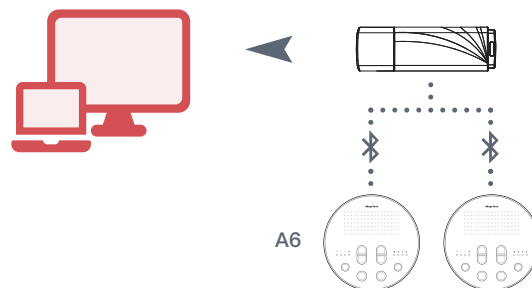

Mode Description

Plug iMage Dongle into the USB port to start connecting with iMage A6.

Specification

A. GENERAL

Product Name	iMage Dongle
Dimensions	56×14×10mm
Weight	7g
Operating Environment	0~60°C±2°C
Accessories	User Manual×1

B. CONNECTIVITY

Audio Input	USB
Audio Output	USB
Connect to...	PC and Laptop
System	Windows、Mac OS

C. BLUETOOTH SPECIFICATION

Bluetooth Version	5.0 (HFP、HSP、AVRCP、A2DP)
Wireless Range	Up to 20m (No Interferes)
Wireless output	Class 2
Antenna	Build-in Antenna
Bandwidth	2.4-2.4835GHz
Frequency	2,402-2,480MHz
Channel	79

D. POWER SUPPLY

Adaptor	Power via USB
Volt	DC 5V±5% 100mA